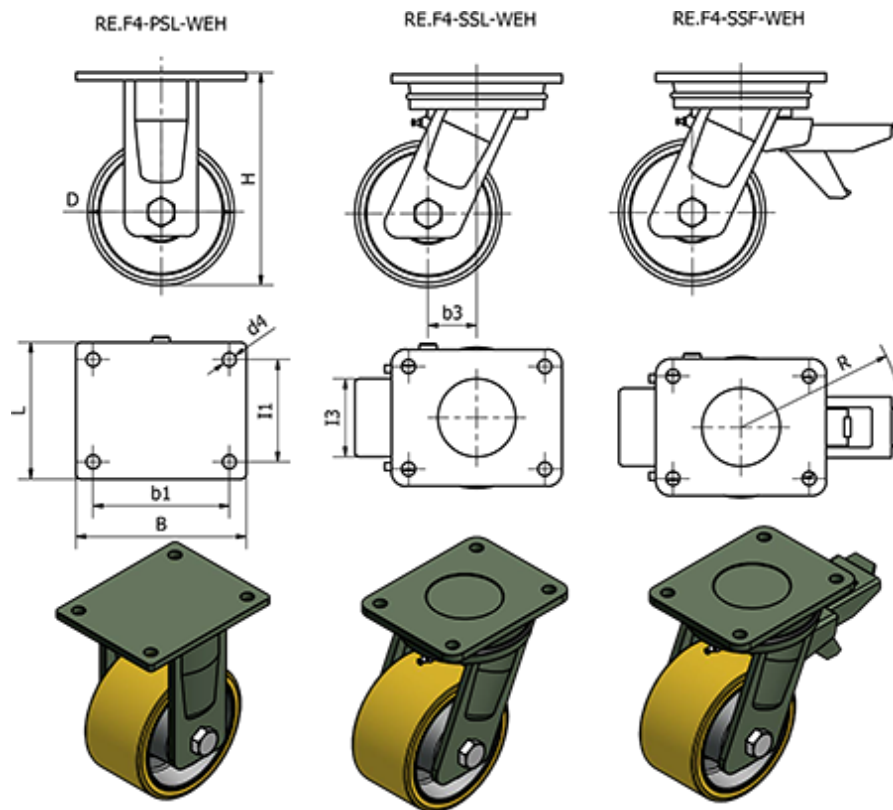

Article number: 2314451450

Description: E+G Cast iron wheel 451450
RE.F4-200-SSF-WEH - Turning plate w/brake

Measures

B	= 175	I1	= 105
b1	= 140	I3	= 80
b3	= 65	L	= 140
Code	= 451450	R	= 166
D	= 200	Rolling resistance (N)	= 4500
d4	= 14	Type	= RE.F4-200-SSF-WEH
Dynamic carrying capacity (N)	= 16000	Weight (g)	= 1372
H	= 275		